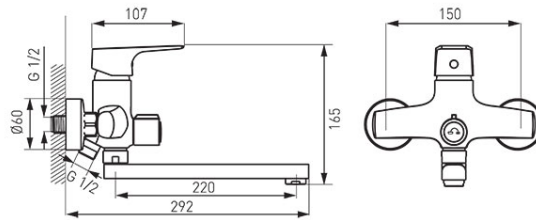

Code: BTG3A

Tiga Verdeline - Wall-mounted bathtub/wasbasin mixer with shower connection, chrome

<https://www.ferrocompany.com/product-5880-BTG3A.html>Individual packaging: **1**

- ceramic cartridge
- wall-mounting
- ceramic sink/shower switch
- M24x1 flow regulator
- swivel spout 220 mm
- G1/2 eccentric connection spacing 150 ± 20 mm
- G1/2 shower connection
- shower set not included
- chrome