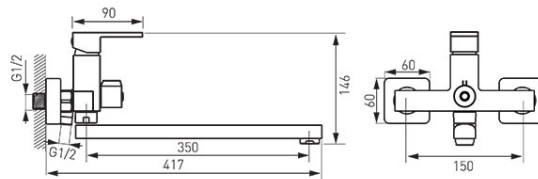

Code: BZI55A

Zicco - Wall-mounted bathtub/wasbasin mixer with shower connection, chrome

<https://www.ferrocompany.com/product-5879-BZI55A.html>

Individual packaging: **1, package with bar code allowing for retail sale**

Collective packaging: **12**

- with spot shower set
- ceramic cartridge
- wall-mounting
- M24x1 flow regulator
- ceramic sink/shower switch
- 350 mm swivel spout
- G1/2 eccentric connection spacing 150 ± 20 mm
- G1/2 shower connection
- chrome