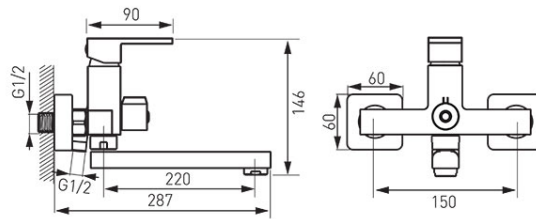

**Code: BZI3A**

Zicco - Wall-mounted bathtub/wasbasin mixer with shower connection, chrome

<https://www.ferrocompany.com/product-5878-BZI3A.html>Individual packaging: **1, package with bar code allowing for retail sale**Collective packaginig: **12**

- ceramic cartridge
- wall-mounting
- M24x1 flow regulator
- ceramic sink/shower switch
- swivel spout
- G1/2 eccentric connection spacing  $150 \pm 20$  mm
- G1/2 shower connection
- shower set not included
- chrome