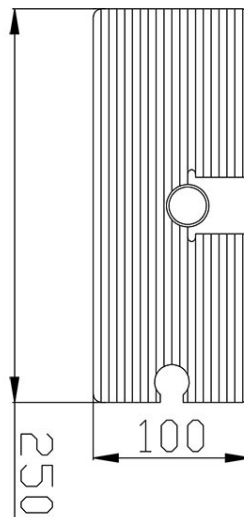

Code: **NP-POL1**

cosmetic shelf for rainshower or sliding shower set

<https://www.ferrocompany.com/product-5877-NPPOL1.html>

Individual packaging: **1**

- with possibility of height adjustment
- suitable for 22 mm shower bar
- chrome