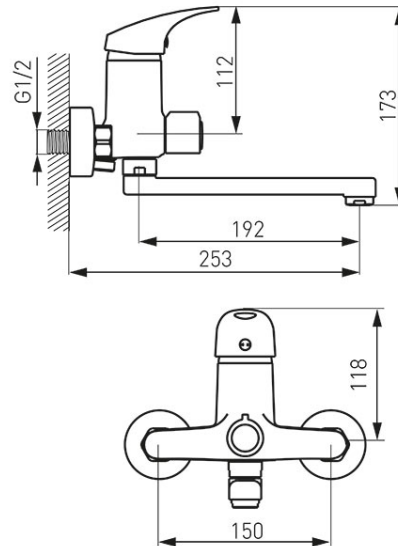

Code: BFO33A

Ferro One - Wall-mounted bathtub/wasbasin mixer with shower connection, chrome

<https://www.ferrocompany.com/product-5873-BFO33A.html>Individual packaging: **1, package with bar code allowing for retail sale**

- with spot shower set
- ceramic cartridge
- ceramic sink/shower switch
- wall-mounting
- M24x1 flow regulator
- swivel spout 192 mm
- G1/2 eccentric connection spacing 150 ± 20 mm
- G1/2 shower connection
- chrome