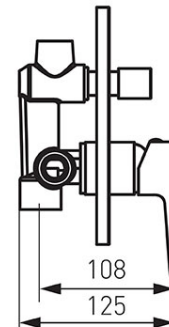

Code: **BDR7PBLC**

Adore Black/Chrome - built-in shower mixer

<https://www.ferrocompany.com/product-5869-BDR7PBLC.html>

Individual packaging: **1, package with bar code allowing for retail sale**

Collective packaging: **8**

Available to the end of existing stock.

- 2-function
- a set of underplaster and surface mounted components
- wall mounted
- 2-function switch
- ceramic regulator
- G1/2 connector
- G1/2 shower output
- black-chrome