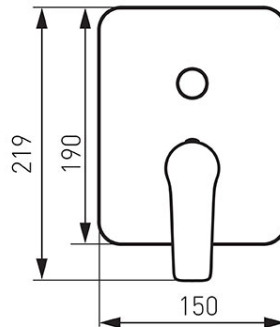

Code: **BDR7PBLC**

Adore Black/Chrome - built-in shower mixer

<https://www.ferrocompany.com/product-5869-BDR7PBLC.html>

Individual packaging: **1, package with bar code allowing for retail sale**

Collective packaging: **8**

Available to the end of existing stock.

- 2-function
- a set of underplaster and surface mounted components
- wall mounted
- 2-function switch
- ceramic regulator
- G1/2 connector
- G1/2 shower output
- black-chrome