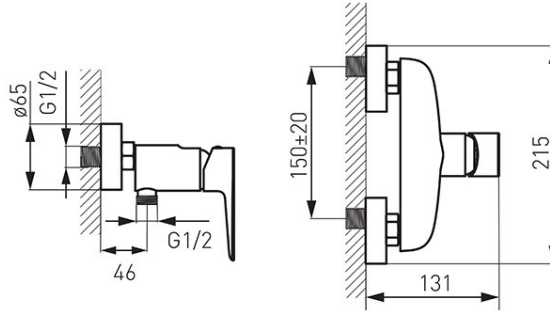

**Code: BDR7BLC**

Adore Black/Chrome - wall-mounted shower mixer

<https://www.ferrocompany.com/product-5868-BDR7BLC.html>Individual packaging: **1, package with bar code allowing for retail sale**Collective packaging: **6**

Available to the end of existing stock.

- ceramic regulator
- wall mounted
- G1/2 eccentric connection spacing  $150 \pm 20$  mm
- G1/2 shower connector
- shower set not included
- black-chrome