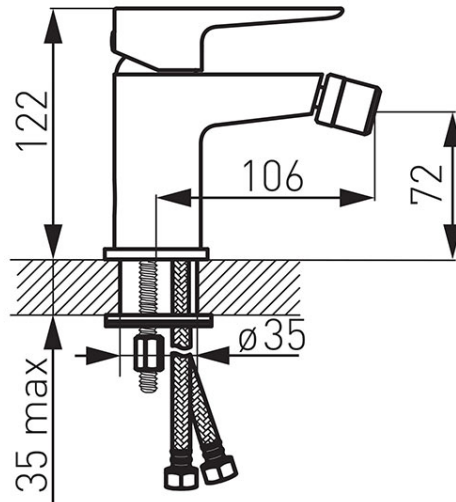

Code: BDR6BLC

Adore Black/Chrome - bidet standing mixer

<https://www.ferrocompany.com/product-5867-BDR6BLC.html>Individual packaging: **1, package with bar code allowing for retail sale**Collective packaginig: **8**

Available to the end of existing stock.

- ceramic regulator
- single-hole assembly
- G5/4 automatic metal drain plug
- M24x1 aerator with ball joint
- flexible connectors G3/8 - M10x1
- black-chrome