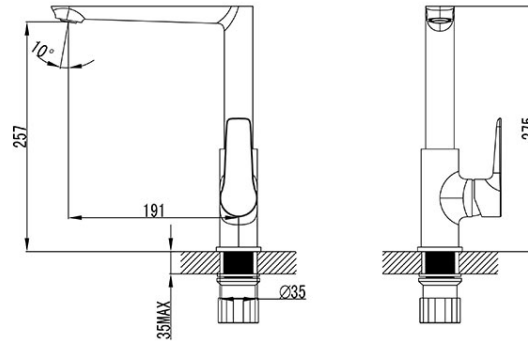

Code: BDR4BLC

Adore Black/Chrome - standing sink mixer

<https://www.ferrocompany.com/product-5866-BDR4BLC.html>Individual packaging: **1, package with bar code allowing for retail sale**Collective packaging: **8**

- ceramic regulator
- single-hole assembly
- M24x1 aerator
- swivel spout
- flexible connectors G3/8 - M10x1
- black-chrome