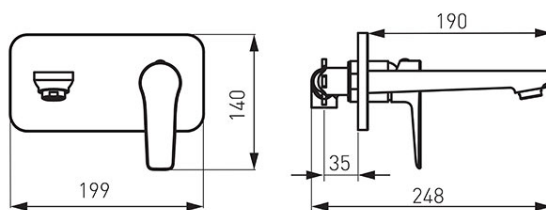

**Code: BDR3PABLC**

Adore Black/Chrome - built-in washbasin mixer

<https://www.ferrocompany.com/product-5865-BDR3PABLC.html>Individual packaging: **1, package with bar code allowing for retail sale**Collective packaging: **8**

Available to the end of existing stock.

- ceramic regulator
- a set of underplaster and surface mounted components
- wall mounted
- 190 mm spout with M24x1 aerator
- black-chrome