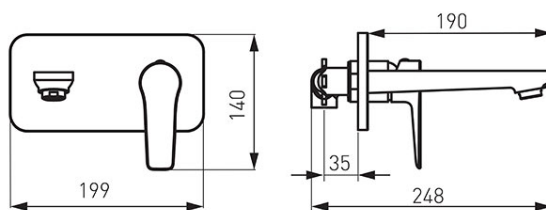

Code: **BDR3PABLC**

Adore Black/Chrome - built-in washbasin mixer

<https://www.ferrocompany.com/product-5865-BDR3PABLC.html>

Individual packaging: **1, package with bar code allowing for retail sale**

Collective packaging: **8**

Available to the end of existing stock.

- ceramic regulator
- a set of underplaster and surface mounted components
- wall mounted
- 190 mm spout with M24x1 aerator
- black-chrome