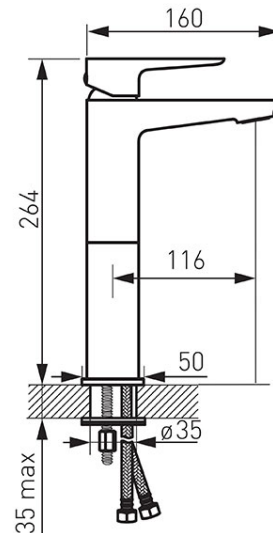

**Code: BDR2LBLC**

Adore Black/Chrome - standing counter washbasin mixer

<https://www.ferrocompany.com/product-5864-BDR2LBLC.html>Individual packaging: **1, package with bar code allowing for retail sale**Collective packaginig: **4**

Available to the end of existing stock.

- ceramic regulator
- single-hole assembly
- M24x1 aerator
- flexible connectors G3/8 - M10x1
- black-chrome