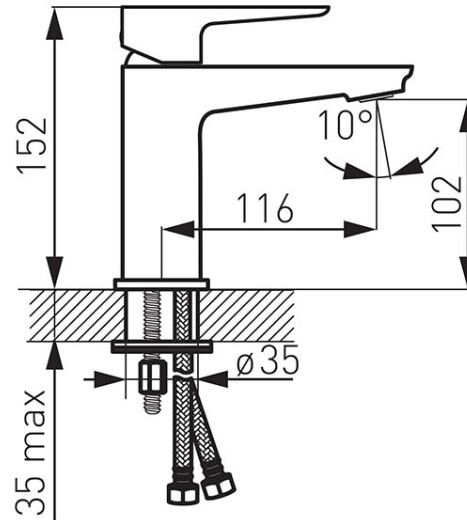

Code: BDR2BLC

Adore Black/Chrome - standing washbasin mixer

<https://www.ferrocompany.com/product-5863-BDR2BLC.html>Individual packaging: **1, package with bar code allowing for retail sale**Collective packaging: **8**

Available to the end of existing stock.

- ceramic regulator
- single-hole assembly
- G5/4 click-clack metal drain plug
- M24x1 aerator
- flexible connector G3/8 - M10x1
- black-chrome