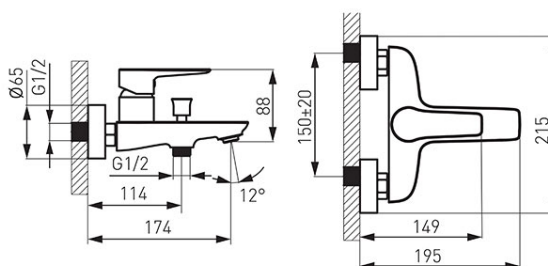

Code: BDR1BLC

Adore Black/Chrome - wall-mounted bath mixer

<https://www.ferrocompany.com/product-5861-BDR1BLC.html>Individual packaging: **1, package with bar code allowing for retail sale**Collective packaging: **6**

Available to the end of existing stock.

- ceramic regulator
- ceramic bath/shower switch with a lock
- M24x1 aerator
- G1/2 eccentric connection, spacing 150 ± 20 mm
- without shower set
- black-chrome