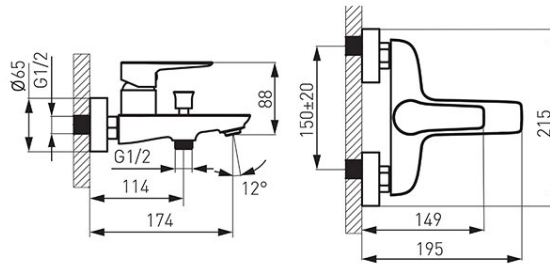

**Code: BDR1BLC**

Adore Black/Chrome - wall-mounted bath mixer

<https://www.ferrocompany.com/product-5861-BDR1BLC.html>Individual packaging: **1, package with bar code allowing for retail sale**Collective packaging: **6**

Available to the end of existing stock.

- ceramic regulator
- ceramic bath/shower switch with a lock
- M24x1 aerator
- G1/2 eccentric connection, spacing  $150 \pm 20$  mm
- without shower set
- black-chrome