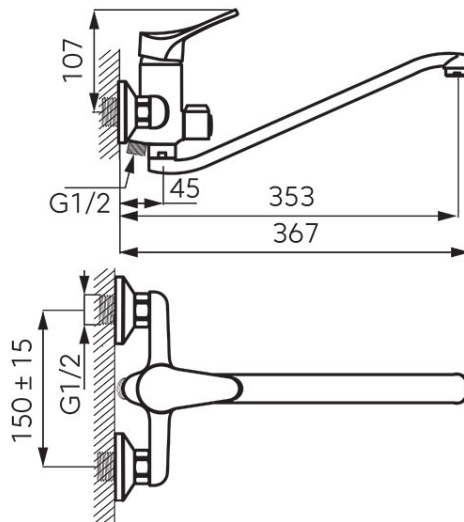

Code: BSL55A

Stillo - wall-mounted washbasin mixer with ceramic shower switch

<https://www.ferrocompany.com/product-5859-BSL55A.html>

Individual packaging: **1, package with bar code allowing for retail sale**

- ceramic cartridge
- wall mounting
- basin/shower ceramic switch
- M24x1 aerator
- G1/2 eccentric connection
- spacing 150 ± 20 mm
- rotational spout
- 353 mm spout
- with spot shower
- chrome