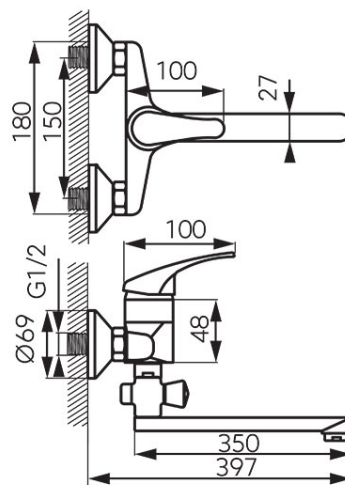

Code: BBC55A

Basic - wall-mounted bath mixer

<https://www.ferrocompany.com/product-5858-BBC55A.html>Individual packaging: **1, package with bar code allowing for retail sale**Collective packaging: **12**

- ceramic regulator
- wall mounting
- automatic bath/shower switch
- M24x1 flow regulator
- G1/2 eccentric connection spacing 150 ± 20 mm
- rotational spout
- 350 mm spout
- with spot shower
- chrome