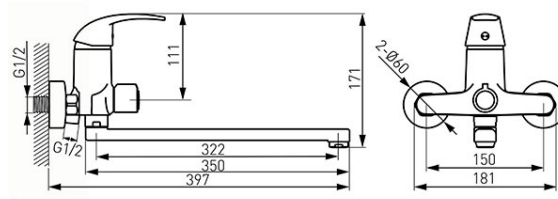

Code: BVA55A

Vasto - wall-mounted bathtub/wasbasin mixer with shower connection

<https://www.ferrocompany.com/product-5855-BVA55A.html>Individual packaging: **1, package with bar code allowing for retail sale**Collective packaginig: **12**

- ceramic regulator
- wall mounting
- basin/shower ceramic switch
- M24x1 flow regulator
- G1/2 eccentric connection spacing 150 ± 20 mm
- rotational spout
- G1/2 shower connector
- with spot shower
- chrome