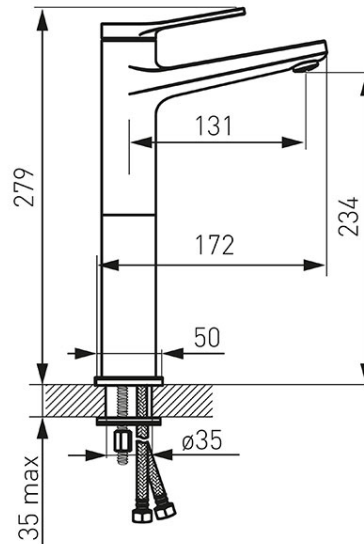

**Code: BSC2L**

Stratos - Standing counter washbasin mixer, chrome

<https://www.ferrocompany.com/product-5853-BSC2L.html>Individual packaging: **1, package with bar code allowing for retail sale**Collective packaging: **8**

- ceramic cartridge
- single hole assembly
- M24x1 aerator
- G3/8 - M10x1 flexible connections
- chrome