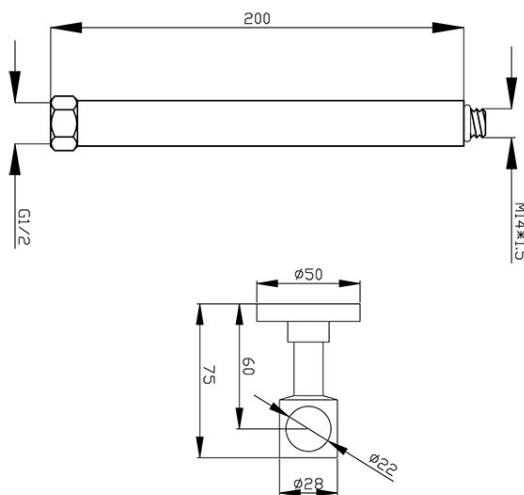

**Code: ELP20-NP71**

Extension kit for shower sets with integrated mixer, chrome

<https://www.ferrocompany.com/product-5806-ELP20NP71.html>

Individual packaging: **1**

- ideal solution for increasing shower height
- total length: 20 cm
- additional wall mounting included
- metal bar matching shower sets with Ferro mixers
- allen wrench included
- chrome