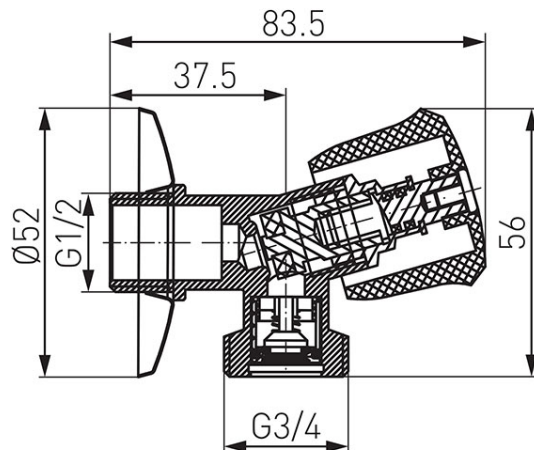

Code: CF3017

1/2" x 3/4" poppet valve with rosette

<https://www.ferrocompany.com/product-5783-CF3017.html>Individual packaging: **1, package with bar code allowing for retail sale**Collective packaging: **100**

- Utility Valves:
 - water
- for connecting a washing machine or dishwasher
- check valve built into the 3/4" connection
- nominal pressure: 1.0 MPa (10 bar)
- max. working temperature: 100°C