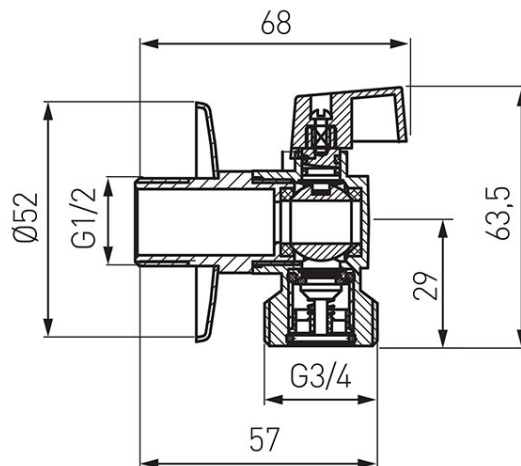

Code: CF3027

1/2" x 3/4" ball valve with rosette and aluminium handle

<https://www.ferrocompany.com/product-5782-CF3027.html>Individual packaging: **1, package with bar code allowing for retail sale**Collective packaging: **100**

- Utility Valves:
 - water
- for connecting a washing machine or dishwasher
- check valve built into the 3/4" connection
- nominal pressure: 1.0 MPa (10 bar)
- max. working temperature: 100°C