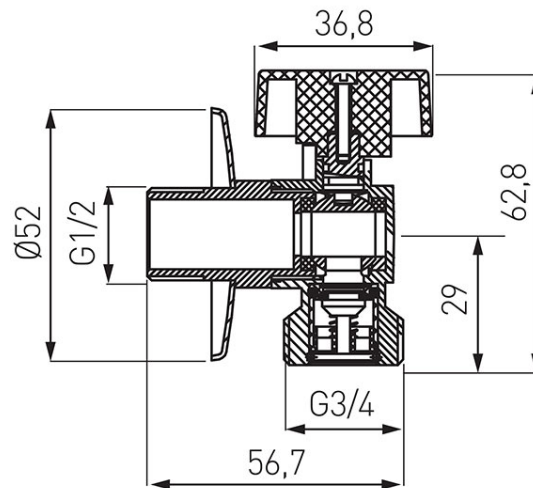

Code: CF3016

1/2" x 3/4" ball valve with rosette and metal handle

<https://www.ferrocompany.com/product-5781-CF3016.html>Individual packaging: **1, package with bar code allowing for retail sale**Collective packaging: **100**

- Utility Valves:
 - water
- for connecting washing machine or dishwasher
- check valve built into the 3/4" connection
- nominal pressure: 1,0 MPa (10 bar)
- max. working temperature: 100°C