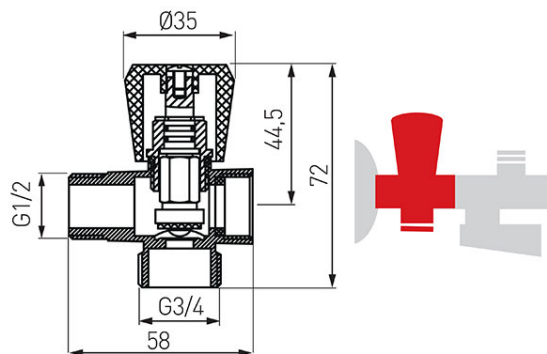

Code: CF3019A

3-way poppet valve

<https://www.ferrocompany.com/product-5778-CF3019A.html>Individual packaging: **1, package with bar code allowing for retail sale**Collective packaging: **100**

- Utility Valves:
 - water
- for connecting a washing machine or dishwasher with an existing angle valve
- 1/2" FT connection for flat seal
- nominal pressure: 1.0 MPa (10 bar)
- max. working temperature: 100°C