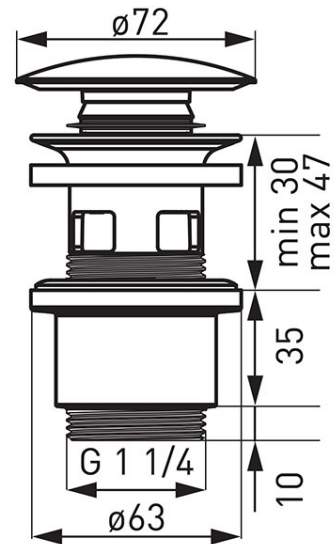

Code: S288PPCB

G5/4 drain valve, black

<https://www.ferrocompany.com/product-5777-S288PPCB.html>Individual packaging: **1, package with bar code allowing for retail sale**Collective packaginig: **50**

- black ceramic drain
- for washbasins with overflow
- made of durable polypropylene