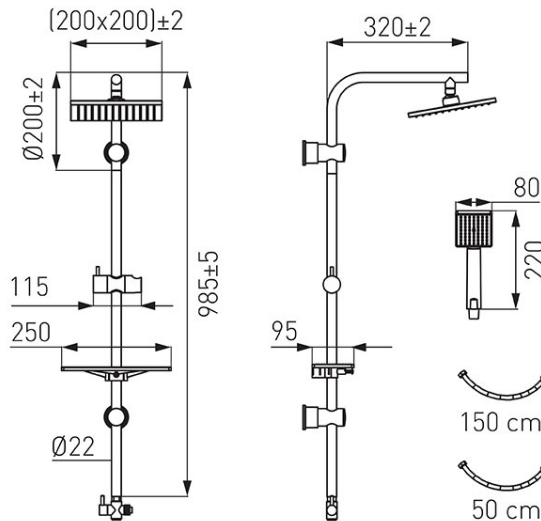

Code: NP26VL

Amigo VerdeLine - rainfall with shower set

<https://www.ferrocompany.com/product-5771-NP26VL.html>Individual packaging: **1, package with bar code allowing for retail sale**Collective packaging: **5**

- overhead plate
- showerhead plate water flow ~5,5 l/min - saving up to 50% of water
- Ferro AirIn System - aerated water stream
- metal slide bar 985 mm
- adjustable slide bar holders - possible to mount in existing openings
- 85 x 80 mm rectangular shower handle
- shower handle water flow ~6,2 l/min - saving up to 50% of water
- Ferro AirIn System - aerated water stream
- number of shower handle functions - 1
- Ferro Easy Clean System - easy and simple descaling
- metal braided shower hose 150 cm
- connecting hose 50 cm with G1/2 nut - universal connection to any bath and shower faucet
- metal shower diverter with ceramic insert
- practical, flat shelf for cosmetics with adjustable mounting
- chrome