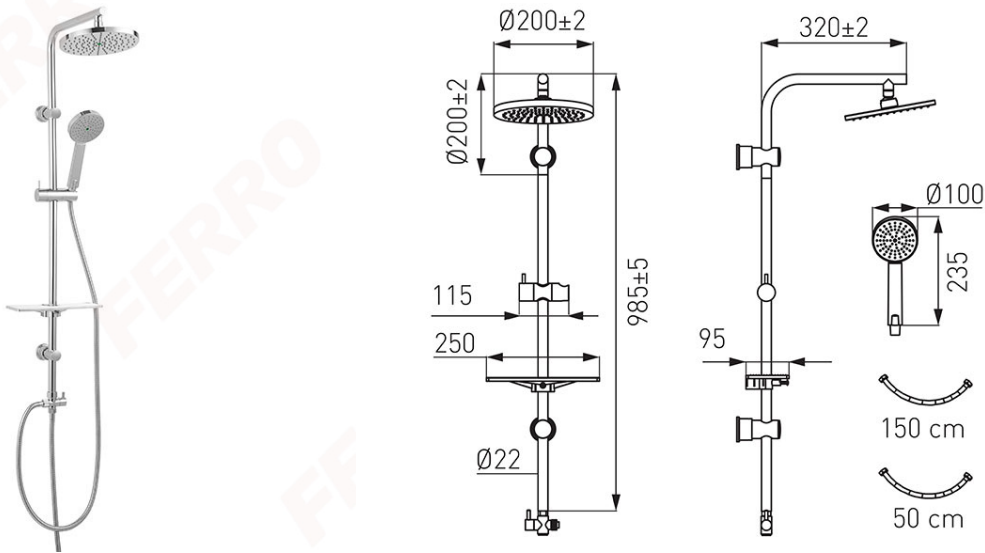

**Code: NP25VL****Amiga VerdeLine - rainfall with shower set**

<https://www.ferrocompany.com/product-5770-NP25VL.html>

Individual packaging: **1**

Collective packaging: **5**

- 200 mm diameter showerhead plate
- showerhead plate water flow ~5,5 l/min - saving up to 50% of water
- Ferro AirIn System - aerated water stream
- metal slide bar 985 mm
- adjustable slide bar holders - possible to mount in existing openings
- handle diameter 100 mm
- shower handle water flow ~6,4 l/min - saving up to 50% of water
- Ferro AirIn System - aerated water stream
- number of shower handle functions - 1
- Ferro Easy Clean System - easy and simple descaling
- metal braided shower hose 150 cm
- connecting hose 50 cm with G1/2 nut - universal connection to any bath and shower faucet
- metal shower diverter with ceramic insert
- practical, flat shelf for cosmetics with adjustable mounting
- chrome