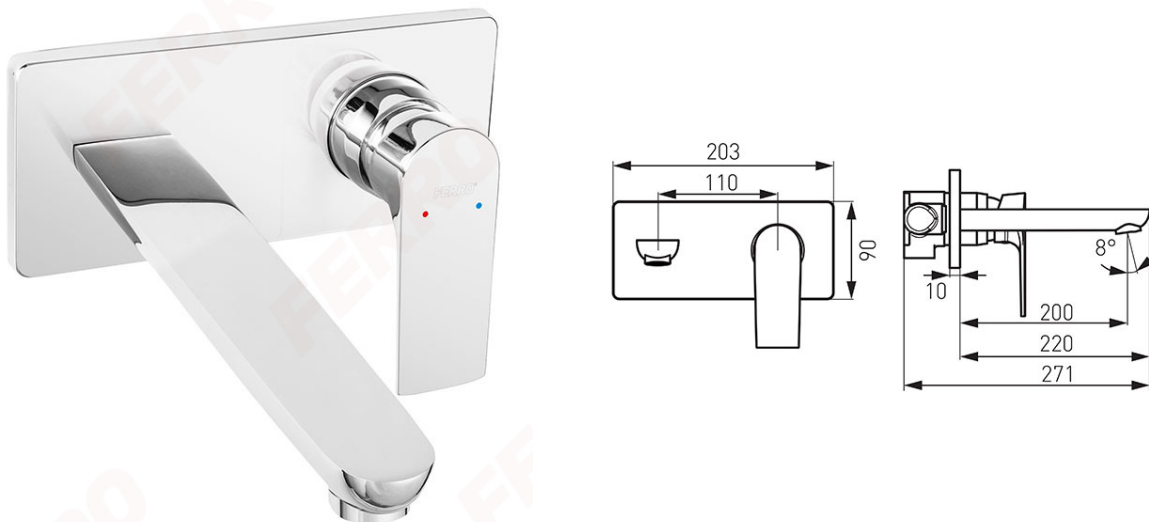

Code: **BAQ3PA22**

Algeo Square - built-in washbasin mixer, 22 cm spout

<https://www.ferrocompany.com/product-5764-BAQ3PA22.html>

Individual packaging: **1, package with bar code allowing for retail sale**

Collective packaging: **12**

- ceramic regulator
- a set of underplaster and surface mounted components
- wall mounted
- 220 mm spout with M24x1 aerator
- chrome