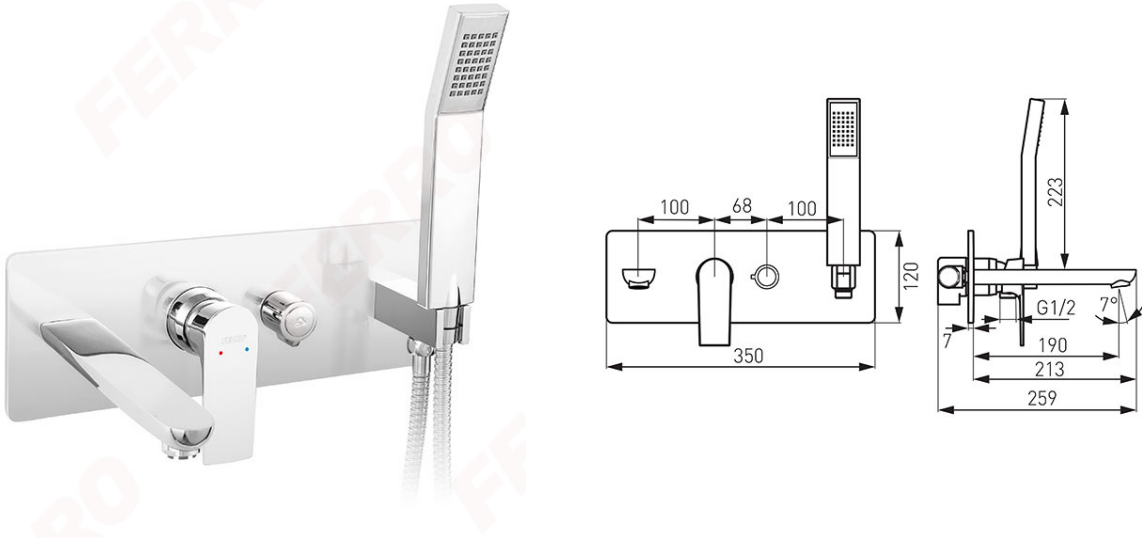

Code: BAQ11P

Algeo Square - Built-in bath mixer, chrome

<https://www.ferrocompany.com/product-5762-BAQ11P.html>Individual packaging: **1, package with bar code allowing for retail sale**Collective packaging: **6**

- with spot shower
- ceramic cartridge
- a set of concealed and surface mounted components
- wall-mounting
- ceramic bath/shower switch
- 190 mm spout with M24x1 flow regulator
- chrome