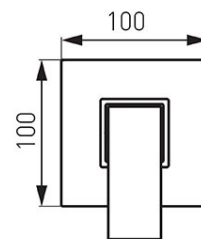

- 1-function
- a set of concealed and surface mounted components
- wall-mounting
- ceramic cartridge
- G1/2 connection
- chrome