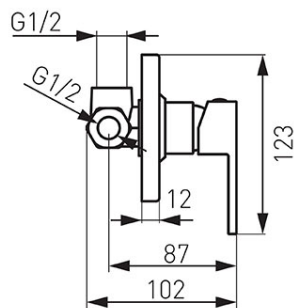

- 1-function
- a set of concealed and surface mounted components
- wall-mounting
- ceramic cartridge
- G1/2 connection
- chrome