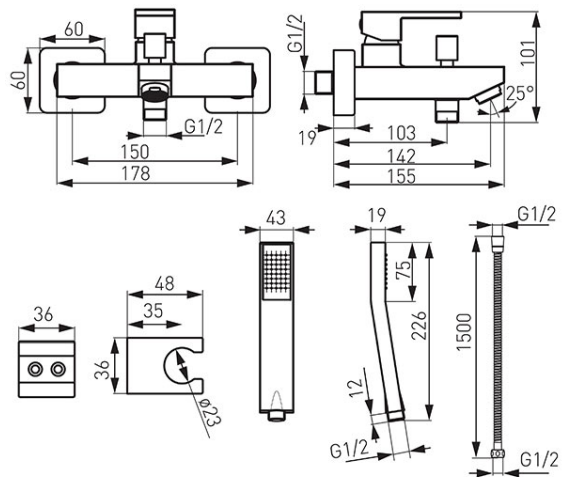

**Code: BZI11**

Zicco - Wall-mounted bath mixer, chrome

<https://www.ferrocompany.com/product-5755-BZI11.html>Individual packaging: **1, package with bar code allowing for retail sale**Collective packaging: **12**

- with spot shower set
- ceramic cartridge
- automatic bath/shower switch with a lock
- M24x1 flow regulator
- G1/2 eccentric connection spacing  $150 \pm 20$  mm
- chrome