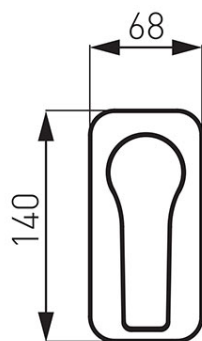

**Code: BSC7PA**

Stratos - Build-in shower mixer, chrome

<https://www.ferrocompany.com/product-5754-BSC7PA.html>Individual packaging: **1, package with bar code allowing for retail sale**Collective packaging: **8**

- 1-function
- a set of concealed and surface mounted components
- wall-mounting
- ceramic cartridge
- G1/2 connection
- chrome