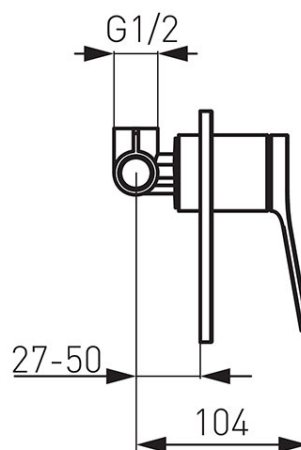

**Code: BSC7PA**

Stratos - Build-in shower mixer, chrome

<https://www.ferrocompany.com/product-5754-BSC7PA.html>Individual packaging: **1, package with bar code allowing for retail sale**Collective packaging: **8**

- 1-function
- a set of concealed and surface mounted components
- wall-mounting
- ceramic cartridge
- G1/2 connection
- chrome