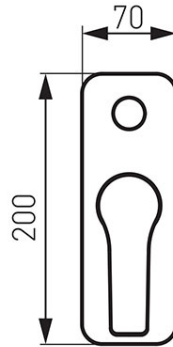

Code: BSC7P

Stratos - Build-in shower mixer, chrome

<https://www.ferrocompany.com/product-5753-BSC7P.html>Individual packaging: **1, package with bar code allowing for retail sale**Collective packaging: **8**

- 2-function
- a set of concealed and surface mounted components
- wall-mounting
- 2-function switch
- ceramic cartridge
- G1/2 connection
- G1/2 shower output
- chrome