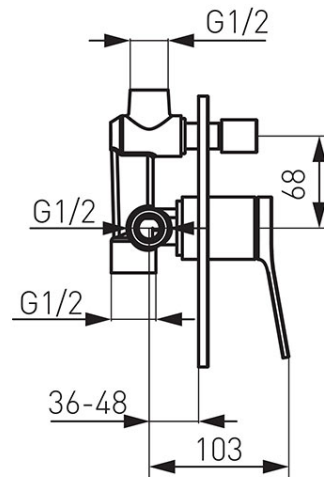

Code: BSC7P

Stratos - Build-in shower mixer, chrome

<https://www.ferrocompany.com/product-5753-BSC7P.html>Individual packaging: **1, package with bar code allowing for retail sale**Collective packaging: **8**

- 2-function
- a set of concealed and surface mounted components
- wall-mounting
- 2-function switch
- ceramic cartridge
- G1/2 connection
- G1/2 shower output
- chrome