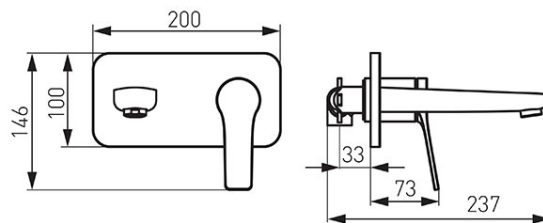

Code: BSC3PA

Stratos - Built-in washbasin mixer, chrome

<https://www.ferrocompany.com/product-5750-BSC3PA.html>Individual packaging: **1, package with bar code allowing for retail sale**Collective packaging: **8**

- ceramic cartridge
- a set of concealed and surface mounted components
- wall-mounting
- 180 mm spout with M24x1 aerator
- chrome