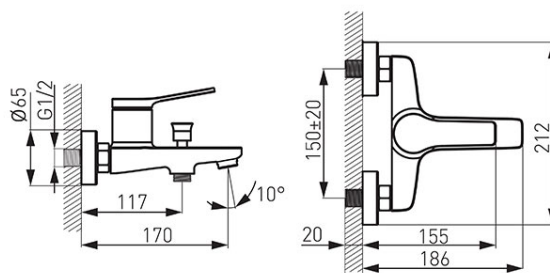

Code: BSC1

Stratos - Wall-mounted bath mixer, chrome

<https://www.ferrocompany.com/product-5748-BSC1.html>Individual packaging: **1, package with bar code allowing for retail sale**Collective packaging: **8**

- ceramic cartridge
- automatic bath/shower switch with a lock
- M24x1 aerator
- G1/2 eccentric connection spacing 150 ± 20 mm
- shower set not included
- chrome