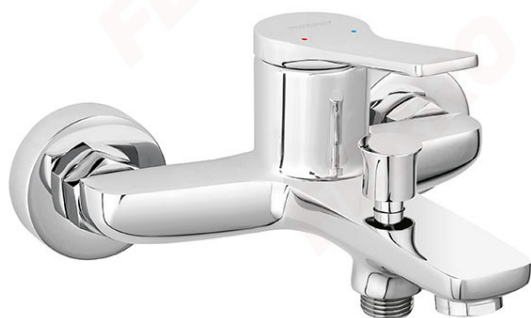

Code: BSC1

Stratos - Wall-mounted bath mixer, chrome

<https://www.ferrocompany.com/product-5748-BSC1.html>Individual packaging: **1, package with bar code allowing for retail sale**Collective packaging: **8**

- ceramic cartridge
- automatic bath/shower switch with a lock
- M24x1 aerator
- G1/2 eccentric connection spacing 150 ± 20 mm
- shower set not included
- chrome