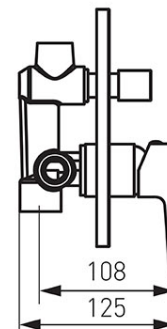

**Code: BDR7P**

Adore White/Chrome - Build-in shower mixer, white-chrome

<https://www.ferrocompany.com/product-5747-BDR7P.html>Individual packaging: **1, package with bar code allowing for retail sale**Collective packaging: **8**

- 2-function
- a set of concealed and surface mounted components
- wall-mounting
- 2-function switch
- ceramic cartridge
- G1/2 connection
- G1/2 shower output
- white-chrome