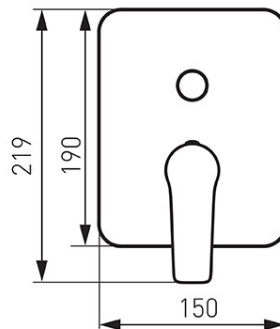

**Code: BDR7P**

Adore White/Chrome - Build-in shower mixer, white-chrome

<https://www.ferrocompany.com/product-5747-BDR7P.html>Individual packaging: **1, package with bar code allowing for retail sale**Collective packaging: **8**

- 2-function
- a set of concealed and surface mounted components
- wall-mounting
- 2-function switch
- ceramic cartridge
- G1/2 connection
- G1/2 shower output
- white-chrome