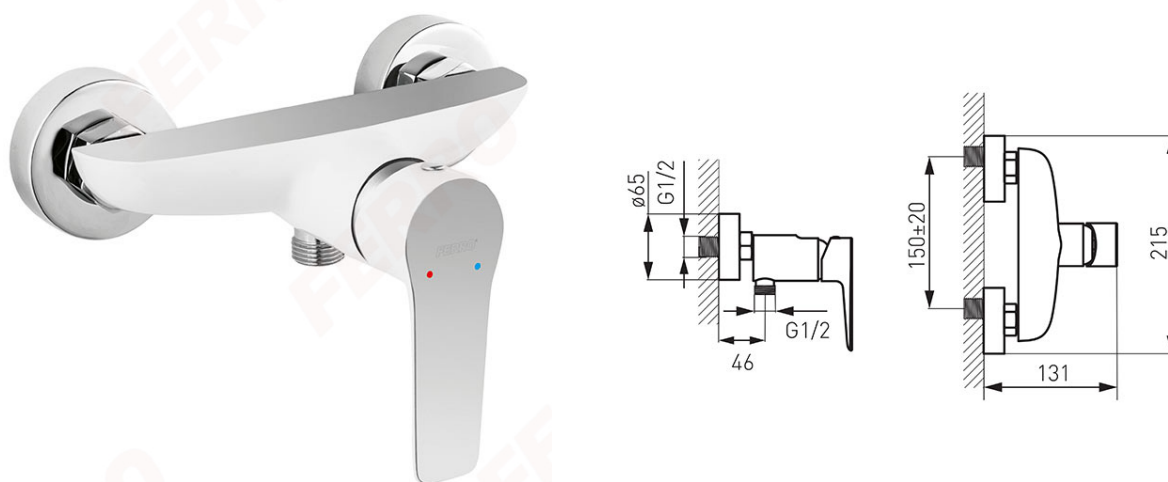

Code: BDR7

Adore - wall-mounted shower mixer

<https://www.ferrocompany.com/product-5746-BDR7.html>Individual packaging: **1, package with bar code allowing for retail sale**Collective packaging: **6**

- ceramic regulator
- wall mounted
- G1/2 eccentric connection spacing 150 ± 20 mm
- G1/2 shower connector
- shower set not included
- white - chrome