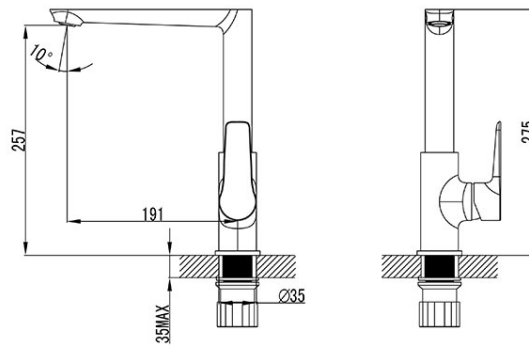

Code: BDR4

Adore White/Chrome - Standing sink mixer, white-chrome

<https://www.ferrocompany.com/product-5744-BDR4.html>Individual packaging: **1, package with bar code allowing for retail sale**Collective packaging: **8**

- ceramic cartridge
- single hole assembly
- M24x1 aerator
- swivel spout
- flexible connections G3/8 - M10x1
- white-chrome