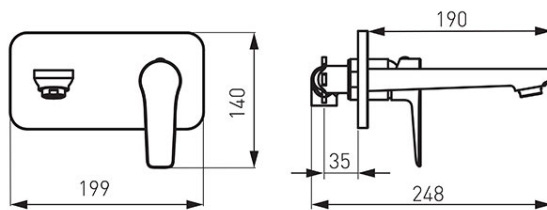

Code: **BDR3PA**

Adore White/Chrome - Built-in washbasin mixer, white-chrome

<https://www.ferrocompany.com/product-5743-BDR3PA.html>

Individual packaging: **1, package with bar code allowing for retail sale**

Collective packaging: **8**

- ceramic cartridge
- a set of concealed and surface mounted components
- wall-mounting
- 190 mm spout with M24x1 aerator
- white-chrome