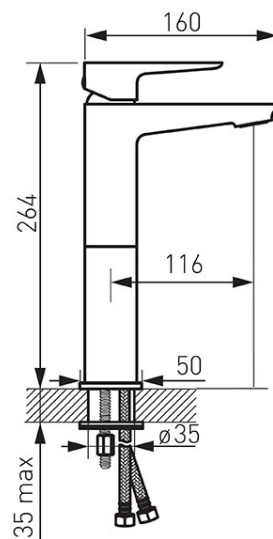

Code: **BDR2L**

Adore - standing counter washbasin mixer

<https://www.ferrocompany.com/product-5742-BDR2L.html>

Individual packaging: **1, package with bar code allowing for retail sale**

Collective packaginig: **4**

- ceramic regulator
- single-hole assembly
- M24x1 aerator
- flexible connectors G3/8 - M10x1
- white - chrome