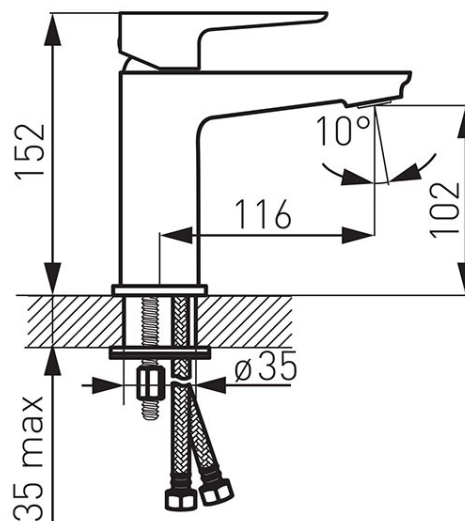

**Code: BDR2**

Adore White/Chrome - Standing washbasin mixer, white-chrome

<https://www.ferrocompany.com/product-5741-BDR2.html>Individual packaging: **1, package with bar code allowing for retail sale**Collective packaginig: **8**

- ceramic cartridge
- single hole assembly
- G5/4 click-clack metal drain plug
- M24x1 aerator
- G3/8 - M10x1 flexible connections
- white-chrome