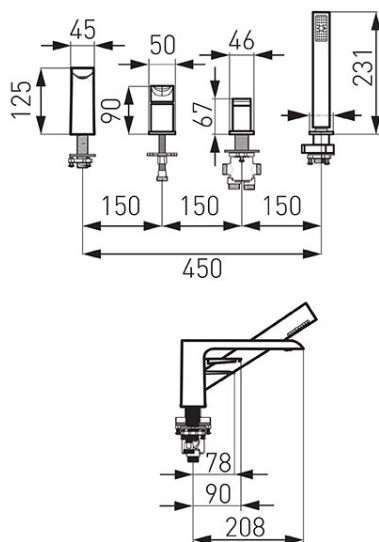

Code: BDR11A

Adore - multiple-hole bath mixer

<https://www.ferrocompany.com/product-5740-BDR11A.html>Individual packaging: **1, package with bar code allowing for retail sale**Collective packaging: **4**

- ceramic regulator
- ceramic bath/shower switch
- pull-out spray handle
- spout with M24x1 aerator
- flexible connectors included
- standing assembly
- white - chrome