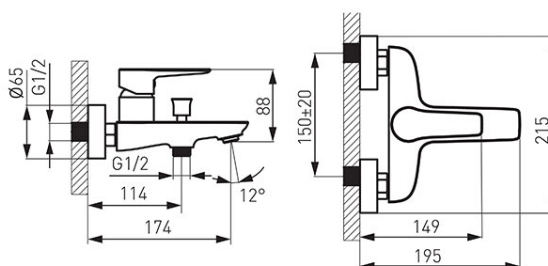

Code: BDR1

Adore White/Chrome - Wall-mounted bath mixer, white-chrome

<https://www.ferrocompany.com/product-5739-BDR1.html>Individual packaging: **1, package with bar code allowing for retail sale**Collective packaging: **6**

- ceramic cartridge
- automatic bath/shower switch with a lock
- M24x1 aerator
- G1/2 eccentric connection spacing 150 ± 20 mm
- shower set not included
- white-chrome