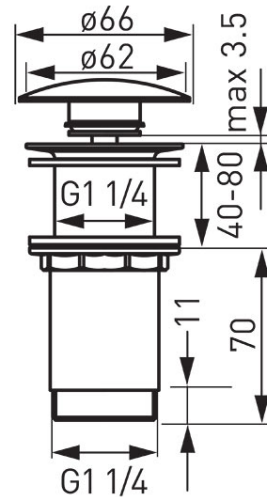

Code: S285-WBP

G5/4 tall drain valve for vassel lavatories

<https://www.ferrocompany.com/product-5733-S285WBP.html>Individual packaging: **1, package with bar code allowing for retail sale**Collective packaginig: **50**

- for washbasins without overflow
- made of brass
- chrome

Box	Blister
S285-WBP	S285-WBP-B

Long not found or type unknown