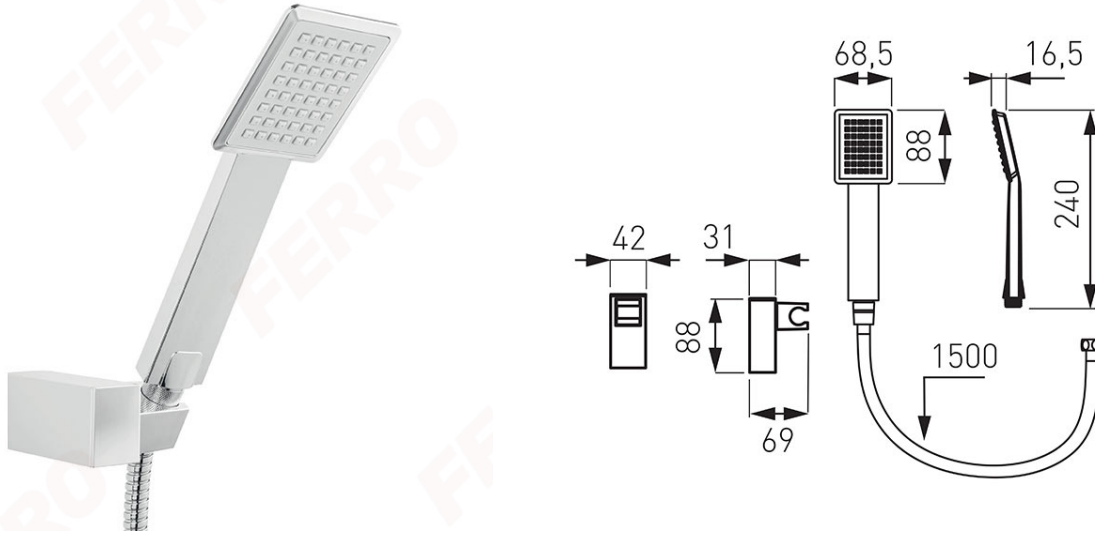

**Code: U170B**

Sinus - spot shower set, chrome

<https://www.ferrocompany.com/product-5731-U170B.html>

- 1-function shower handle
- stream: rain
- Ferro Easy Clean System - easy limescale removal
- 150 cm shower hose in metal braid
- shower hose with conical tip
- single-point handle holder with adjustment of spray angle setting
- blister packing
- chrome