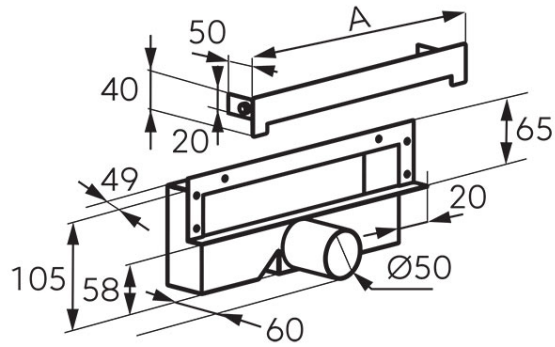

Code: OLWS1

Wall slim - linear wall drain

<https://www.ferrocompany.com/product-5730-OLWS1.html>Individual packaging: **1, package with bar code allowing for retail sale**

- throughput up to 45 l/min
- Ø50 connection
- low installation depth: 58 mm
- integrated steel siphon with inspection hole
- inspection plug - easy access to siphon
- waterproofing collar
- stainless steel
- polished cover

Index	A [mm]
OLWS1	300