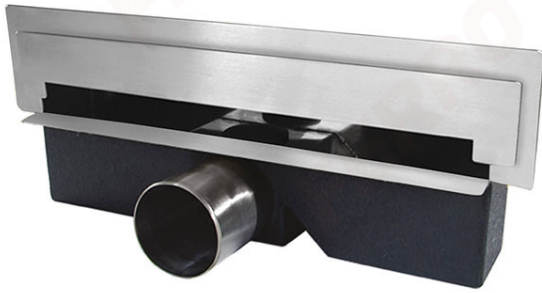

Code: OLWS1

Wall slim - linear wall drain

<https://www.ferrocompany.com/product-5730-OLWS1.html>Individual packaging: **1, package with bar code allowing for retail sale**

- throughput up to 45 l/min
- Ø50 connection
- low installation depth: 58 mm
- integrated steel siphon with inspection hole
- inspection plug - easy access to siphon
- waterproofing collar
- stainless steel
- polished cover