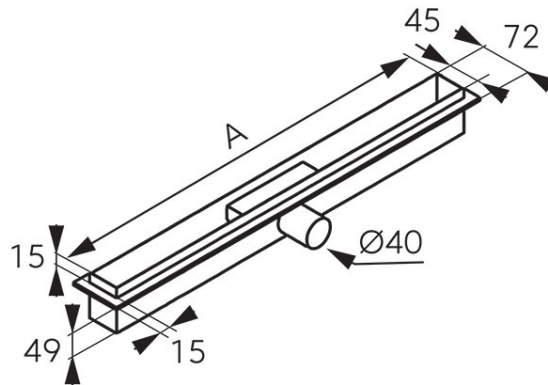

**Code: OLSP1**

Super slim pro - linear drain

<https://www.ferrocompany.com/product-5729-OLSP1.html>Individual packaging: **1, package with bar code allowing for retail sale**

- throughput up to 48 l/min
- Ø40 connection
- waterproofing collar
- stainless steel
- integrated steel siphon with inspection hole
- inspection plug - easy access to siphon
- building height: 49 mm
- outflow width: 45 mm

Index	A [mm]
OLSP1-60	600
OLSP1-70	700
OLSP1-80	800