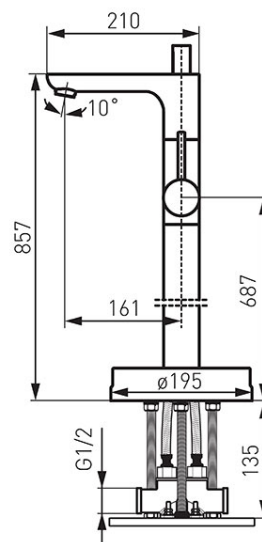

**Code: BFI11F**

Fiesta - Freestanding bath mixer, chrome

<https://www.ferrocompany.com/product-5727-BFI11F.html>Individual packaging: **1**

- ceramic cartridge
- automatic bath/shower switch
- M28x1 flow regulator
- 1F metal shower handle
- 150 cm metal braided shower hose
- underfloor 1/2" connection set Included
- chrome