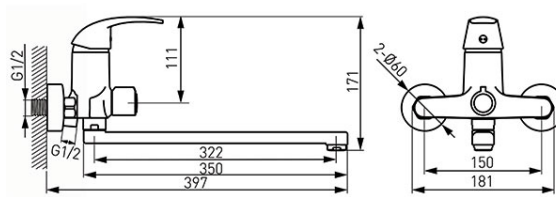

**Code: BVA5A**

Vasto - wall-mounted bathtub/wasbasin mixer with shower connection

<https://www.ferrocompany.com/product-5587-BVA5A.html>Individual packaging: **1, package with bar code allowing for retail sale**

- ceramic regulator
- wall mounting
- basin/shower ceramic switch
- M24x1 flow regulator
- G1/2 eccentric connection spacing  $150 \pm 20$  mm
- rotational spout
- G1/2 shower connector
- chrome