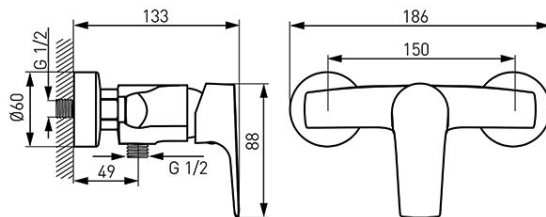

**Code: BTG7VL**

Tiga Verdeline - Wall-mounted shower mixer, chrome

<https://www.ferrocompany.com/product-5536-BTG7VL.html>Individual packaging: **1, package with bar code allowing for retail sale**

- ceramic cartridge
- wall-mounting
- G1/2 eccentric connection,
- spacing  $150 \pm 20$  mm
- G1/2 shower connection
- water flow limiter
- shower set not included
- chrome