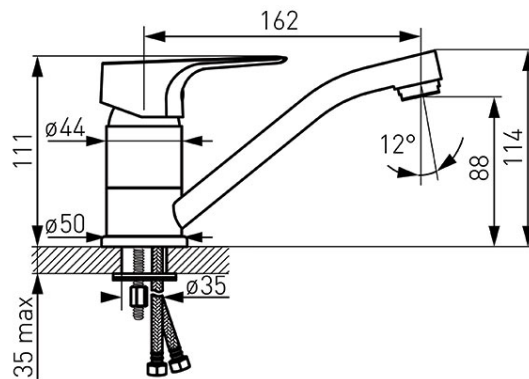

Code: BTG2AVL

Tiga Verdeline - Standing washbasin mixer with swivel spout, chrome

<https://www.ferrocompany.com/product-5533-BTG2AVL.html>

Individual packaging: **1, package with bar code allowing for retail sale**

- ceramic cartridge
- single hole assembly
- FerroAirMix M24x1 aerator
- Ferro Easy Clean System - easy limescale removal
- swivel spout
- G3/8 - M10x1 flexible connections
- chrome