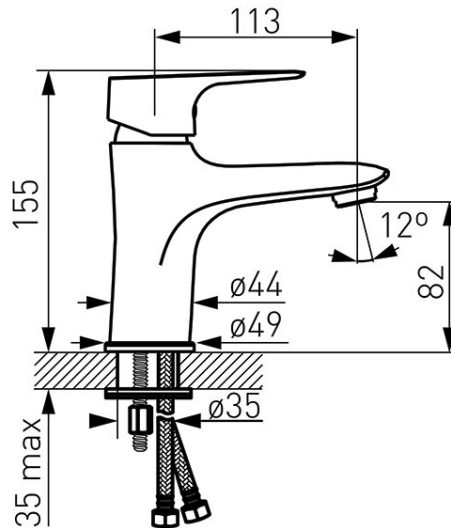

**Code: BTG2VL**

Tiga VerdeLine - Standing washbasin mixer

<https://www.ferrocompany.com/product-5532-BTG2VL.html>Individual packaging: **1, package with bar code allowing for retail sale**

- ceramic regulator
- single-hole assembly
- G5/4 automatic drain plug klik-clak
- FerroAirMix M24x1 aerator
- Easy Clean System - lime scale simple to remove
- flexible connectors G3/8 - M10x1
- chrome